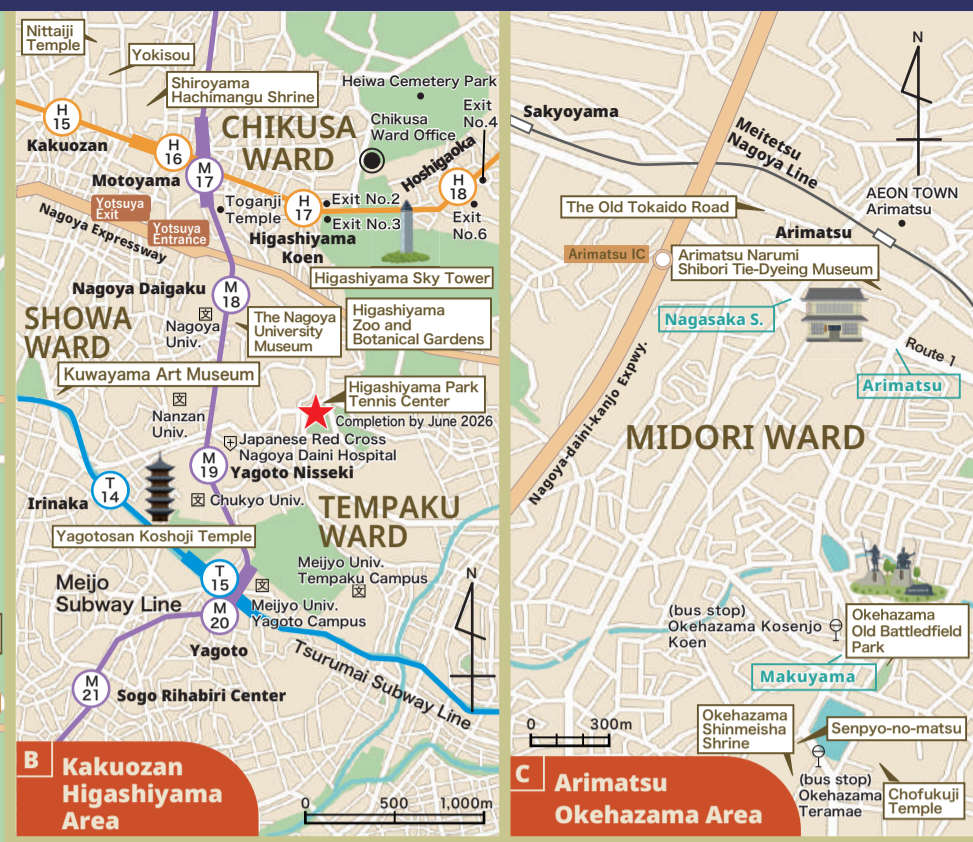

Wide area map · F Nagoya Sakae area Hotels		
1 Nagoya Marriott Associa Hotel	18 Four Points Flex by Sheraton Nagoya Station	35 Iris Aichi
2 VIA INN NAGOYA EKIMAETSUBAKICHO	19 Daiwa Roynet Hotel Nagoya Ekimae	36 Nagoya Sakae Washington Plaza
3 VIA INN NAGOYA SHINKANSENGUCHI	20 Meitetsu Inn Nagoya Sakuradori	37 Nagoya Garland Hotel
4 Daiwa Roynet Hotel Nagoya Shinkansenguchi	21 Sotetsu Fresa Inn Nagoya-Sakuradoriguchi	38 Meitetsu Inn Nagoya Nishiki
5 Hotel ABC Nagoya Station Shinkansen Exit	22 The Royal Park Canvas-Nagoya	39 Hotel Vista Nagoya [Nishiki]
6 Daiwa Roynet Hotel Nagoya Taiko-doriguchi	23 NIKKO STYLE NAGOYA	40 TOKYO DAIICHI HOTEL NISHIKI
7 Miyuki Station Hotel	24 Coffee Shop, diner, and guest house Nagoya	41 Nishitetsu Hotel Croom Nagoya
8 Meitetsu Inn Nagoya Ekimae	25 Nagoya B's Hotel	42 Conrad Nagoya Scheduled to open in summer 2026
9 Nagoya Flower Hotel	26 Hotel JAL City Nagoya Nishiki	43 THE TOWER HOTEL NAGOYA
10 Nagoya Grand Hotel	27 Courtyard by Marriott Nagoya	44 the b nagoya
11 Cypress Hotel Nagoya-eki Mae	28 DEL style NAGOYA-NAYABASHI by Daiwa Roynet Hotel	45 TIAD. AUTOGRAPH COLLECTION
12 Nagoya Prince Hotel Sky Tower	29 Nagoya Crown Hotel	46 APA Hotel Nagoya-Sakae
13 MERCURE NAGOYA CYPRESS	30 Hilton Nagoya	47 Nagoya Tokyu Hotel
14 Meitetsu Grand Hotel	31 Nagoya Kanko Hotel	48 Hotel Centmain Nagoya
15 THE STRINGS HOTEL NAGOYA	32 Toyoko Inn Nagoya Marunouchi	49 Howa Seminar Plaza
16 Montblanc Hotel Raffine Nagoya Ekimae	33 DAWA ROYNET HOTEL Nagoya Fushimi	50 Toyoko Inn Chubu International Airport No.2
17 Toyoko Inn Nagoya-eki Sakuradori-Guchi Honkan	34 Hotel Wing International Nagoya	51 Toyoko Inn Chubu International Airport No.1