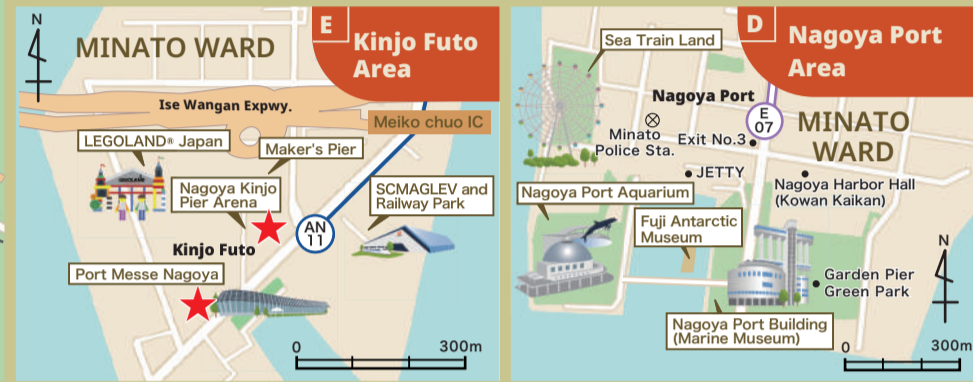

Wide area map · F Nagoya Sakae area Hotels		
1 Nagoya Marriott Associa Hotel	18 Four Points Flex by Sheraton Nagoya Station	35 Iris Aichi
2 VIA INN NAGOYA EKIMAETSUBAKICHO	19 Daiwa Roynet Hotel Nagoya Ekimae	36 Nagoya Sakae Washington Plaza
3 VIA INN NAGOYA SHINKANSENGUCHI	20 Meitetsu Inn Nagoya Sakuradori	37 Nagoya Garland Hotel
4 Daiwa Roynet Hotel Nagoya Shinkansenguchi	21 Sotetsu Fresa Inn Nagoya-Sakuradoriguchi	38 Meitetsu Inn Nagoya Nishiki
5 Hotel ABC Nagoya Station Shinkansen Exit	22 The Royal Park Canvas-Nagoya	39 Hotel Vista Nagoya [Nishiki]
6 Daiwa Roynet Hotel Nagoya Taiko-doriguchi	23 NIKKO STYLE NAGOYA	40 TOKYO DAIICHI HOTEL NISHIKI
7 Miyuki Station Hotel	24 Coffee Shop, diner, and guest house Nagoya	41 Nishitetsu Hotel Croom Nagoya
8 Meitetsu Inn Nagoya Ekimae	25 Nagoya B's Hotel	42 Conrad Nagoya Scheduled to open in summer 2026
9 Nagoya Flower Hotel	26 Hotel JAL City Nagoya Nishiki	43 THE TOWER HOTEL NAGOYA
10 Nagoya Grand Hotel	27 Courtyard by Marriott Nagoya	44 the b nagoya
11 Cypress Hotel Nagoya-eki Mae	28 DEL style NAGOYA-NAYABASHI by Daiwa Roynet Hotel	45 TIAD. AUTOGRAPH COLLECTION
12 Nagoya Prince Hotel Sky Tower	29 Nagoya Crown Hotel	46 APA Hotel Nagoya-Sakae
13 MERCURE NAGOYA CYPRESS	30 Hilton Nagoya	47 Nagoya Tokyu Hotel
14 Meitetsu Grand Hotel	31 Nagoya Kanko Hotel	48 Hotel Centmain Nagoya
15 THE STRINGS HOTEL NAGOYA	32 Toyoko Inn Nagoya Marunouchi	49 Howa Seminar Plaza
16 Montblanc Hotel Raffine Nagoya Ekimae	33 DAWA ROYNET HOTEL Nagoya Fushimi	50 Toyoko Inn Chubu International Airport No.2
17 Toyoko Inn Nagoya-eki Sakuradori-Guchi Honkan	34 Hotel Wing International Nagoya	51 Toyoko Inn Chubu International Airport No.1