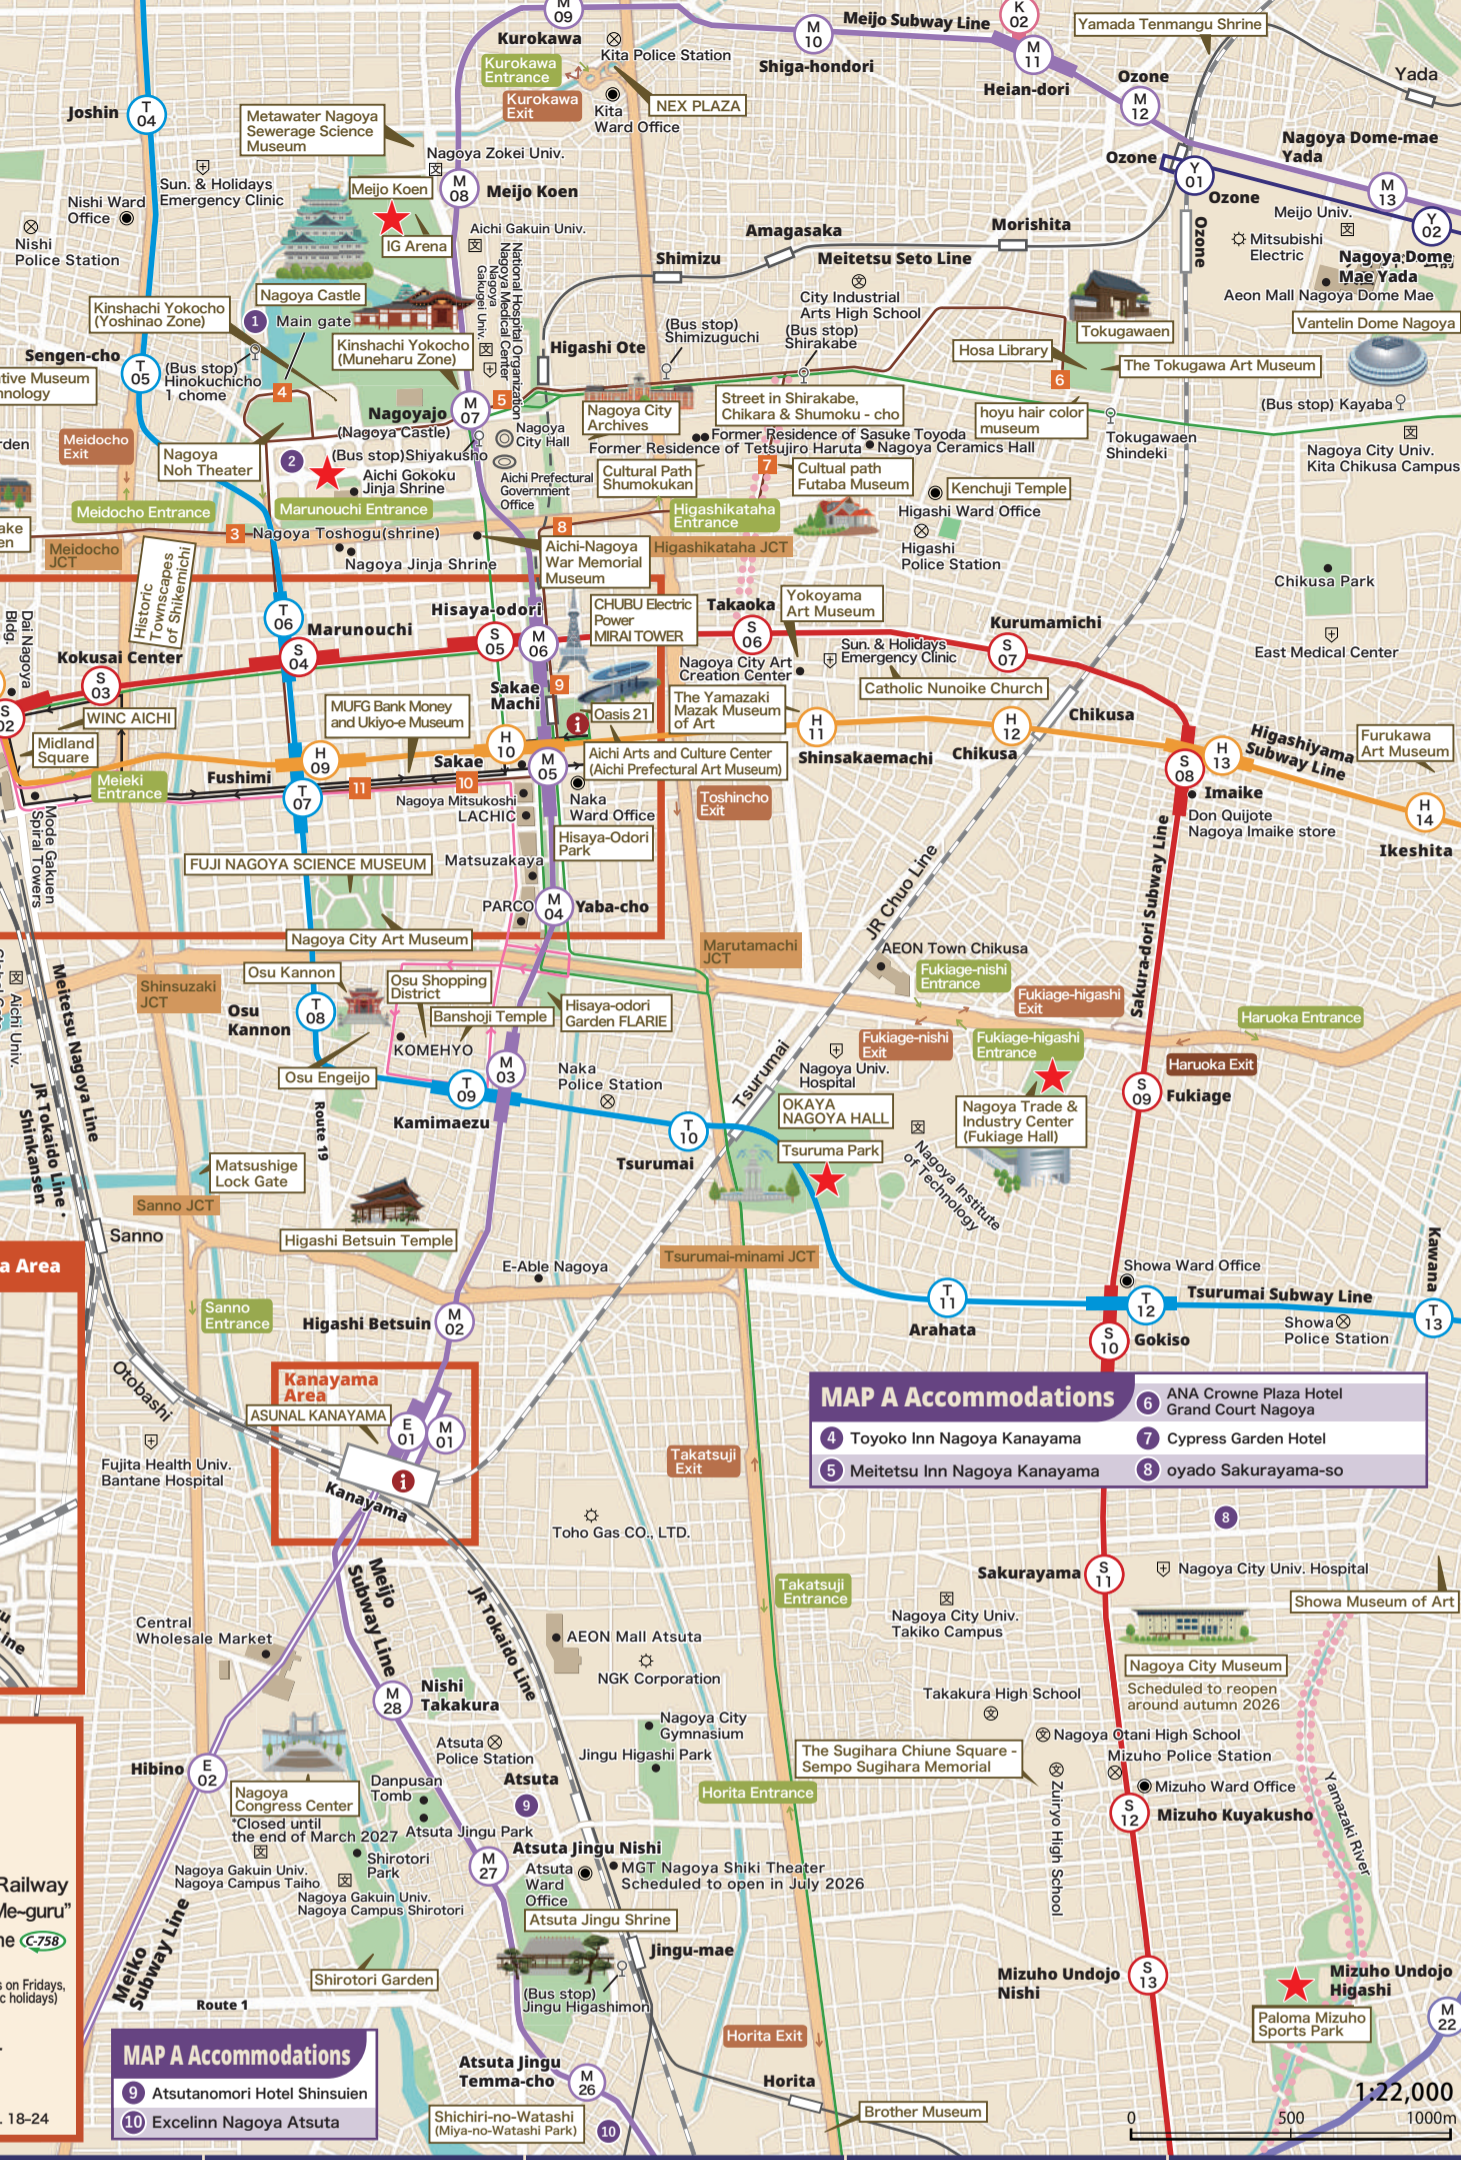

Nagoya sightseeing MAP

2026

Map A

Scan for Official Nagoya City Tourism Information

Nagoya Convention & Visitors Bureau

MAP A Accommodations

1. ESPAICIO NAGOYA CASTLE
2. KKR Hotel Nagoya
3. Nagoyakatei Miyoshi Japanese Inn
4. ANA Crowne Plaza Hotel Grand Court Nagoya
5. Meitetsu Inn Nagoya Kanayama
6. Toyoko Inn Nagoya Kanayama
7. Cypress Garden Hotel
8. oyado Sakurayama-so

Legend Map A·B·C·D·E

- H 01 Higashiyama Subway Line
- M 01 Meijo Subway Line
- E 01 Meiko Subway Line
- T 01 Tsurumai Subway Line
- S 01 Sakura-dori Subway Line
- K 01 Kamiida Subway Line
- AN 01 Aonami Line
- Y 01 Yutorito Line (Nagoya GuideWay-Bus)
- JR Nagoya Railroad / Kintetsu Railway
- Nagoya Sightseeing Route Bus "Me-guru"
- City Center Loop Bus C-758
- Key Route Bus
- SRT Nagoya Station - Sakae Route (Operates on Fridays, Saturdays, Sundays, Mondays, and public holidays)
- Nagoya Expressway
- i Tourist Information Center
- ★ 2026 Asian Games & Asian Para Games Venue

Asian Games: Sep. 19-Oct. 4 Asian Para Games: Oct. 18-24

NAGOYA SIGHTSEEING ROUTE BUS Me-guru

Not in service: Mondays (the next day when Monday falls on a National Holiday), and December 29th - January 3rd

Days of operation: Tuesday through Sunday

Saturdays, Sundays and National Holidays: Every 20-40 minutes.

Weekdays: Every 30-60 minutes.

*Note 1: Outbound and inbound buses use the same stations. Take care not to mistake the direction.

Fares	Adult	Child
1 Ride	210 yen	100 yen
NAGOYA SIGHTSEEING 1-DAY Pass	500 yen	250 yen

Me-guru 1-Day Ticket

Valid for 1 passenger per ticket. Unlimited 1-day rides. You can also ride C-758 Downtown Loop Bus.

Nagoya Station

Nagoya Station Bus Terminal Bus Stop No. 11

1. Toyota Commemorative Museum of Industry and Technology
2. Noritake Garden West
3. Noritake Garden
4. Shikemichi
5. Shikemichi
6. Nagoya Castle
7. Nagoya Castle East Shiyakusho (City Hall)
8. Tokugawaen
9. The Tokugawa Art Museum
10. Hosa Library
11. Cultural path Futaba Museum
12. Nagoya City Archives South
13. Chubu Electric Power MIRAI TOWER
14. Hirokoji-Sakae
15. Hirokoji-Fushimi