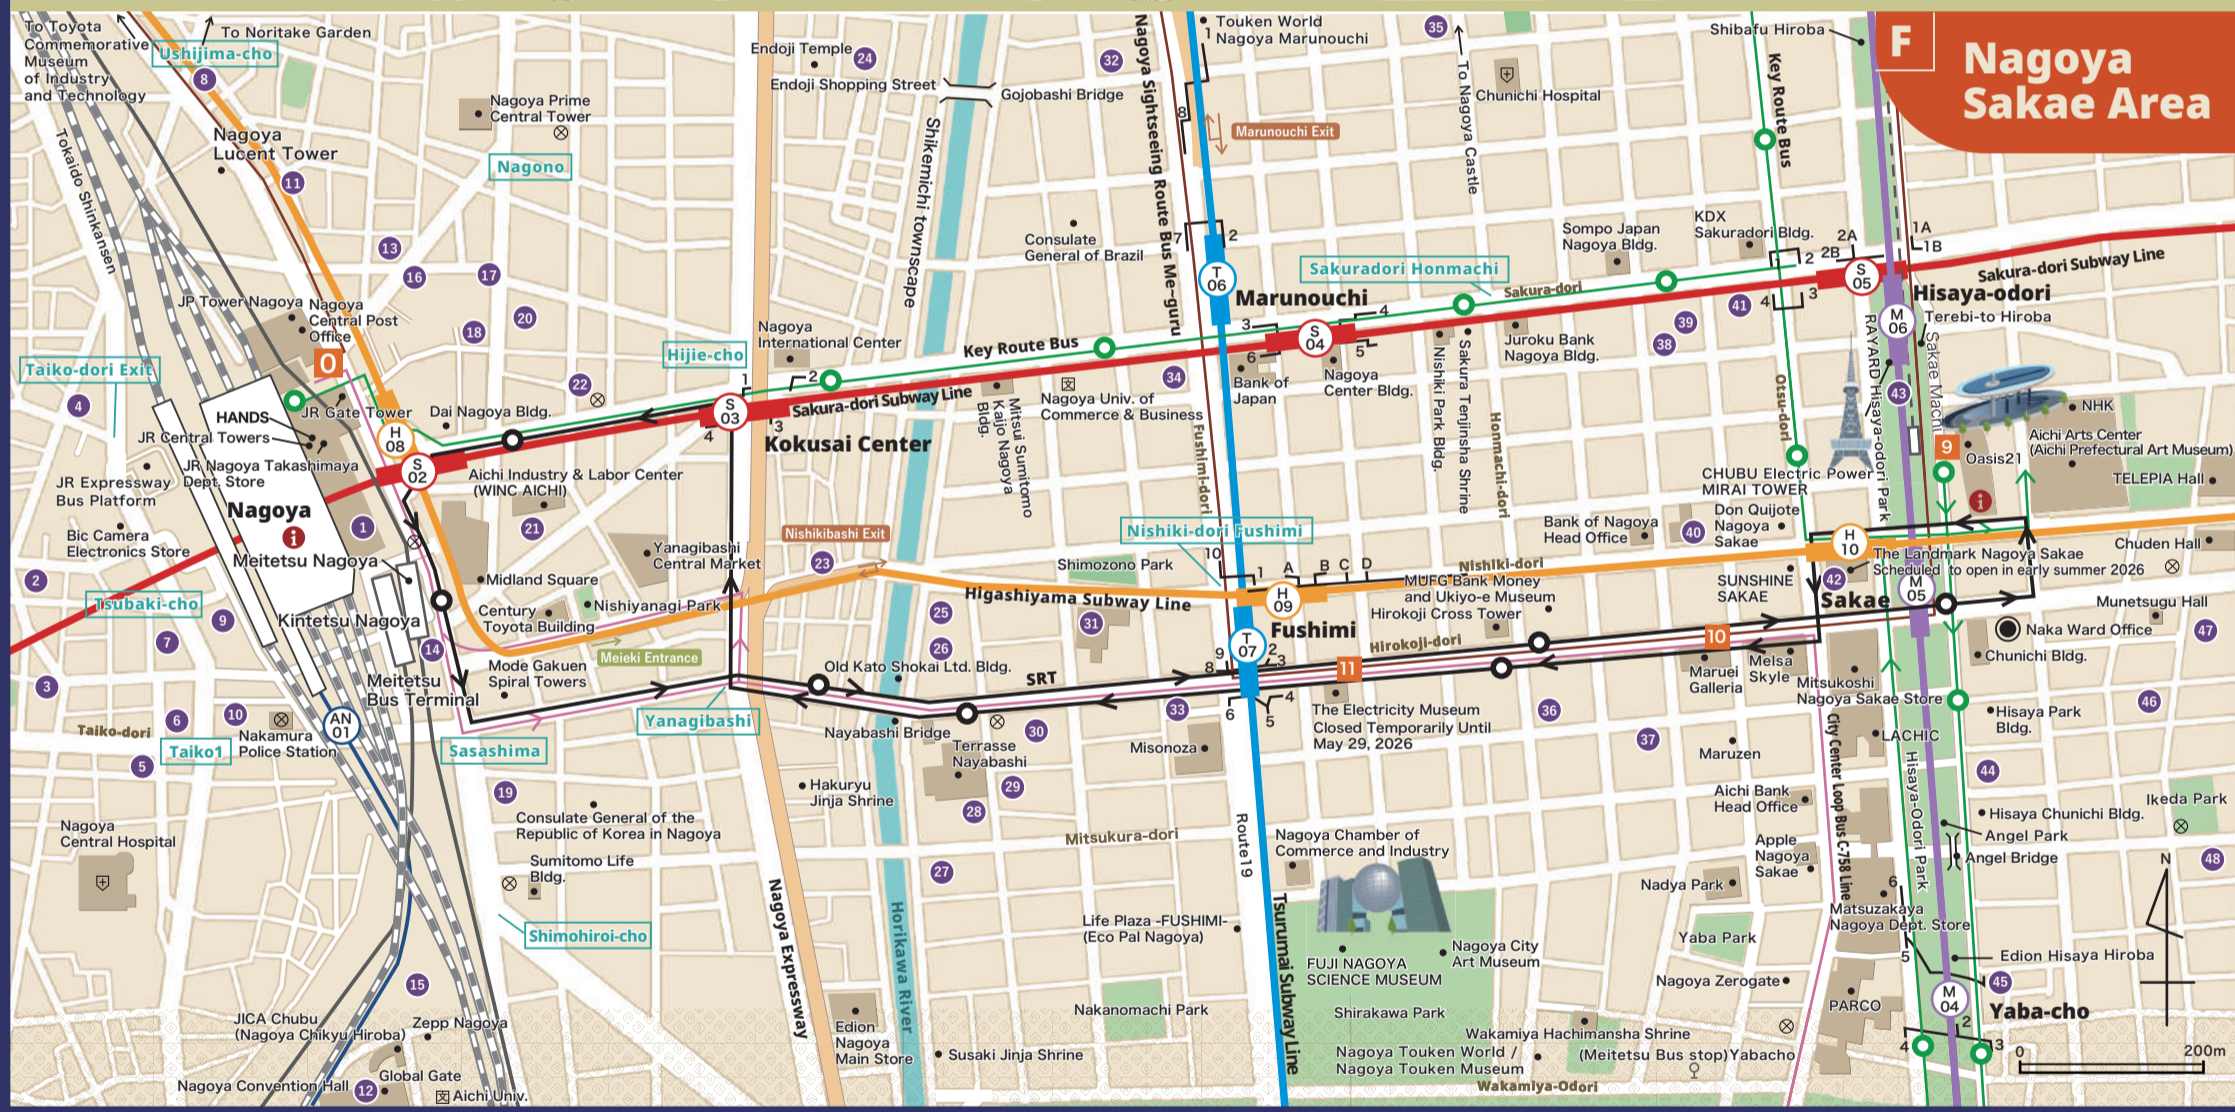

Wide area map · F Nagoya Sakae area Hotels		
1 Nagoya Marriott Associa Hotel	18 Four Points Flex by Sheraton Nagoya Station	35 Iris Aichi
2 VIA INN NAGOYA EKIMAETSUBAKICHO	19 Daiwa Roynet Hotel Nagoya Ekimae	36 Nagoya Sakae Washington Plaza
3 VIA INN NAGOYA SHINKANSENGUCHI	20 Meitetsu Inn Nagoya Sakuradori	37 Nagoya Garland Hotel
4 Daiwa Roynet Hotel Nagoya Shinkansenguchi	21 Sotetsu Fresa Inn Nagoya-Sakuradoriguchi	38 Meitetsu Inn Nagoya Nishiki
5 Hotel ABC Nagoya Station Shinkansen Exit	22 The Royal Park Canvas-Nagoya	39 Hotel Vista Nagoya [Nishiki]
6 Daiwa Roynet Hotel Nagoya Taiko-doriguchi	23 NIKKO STYLE NAGOYA	40 TOKYO DAIICHI HOTEL NISHIKI
7 Miyuki Station Hotel	24 Coffee Shop, diner, and guest house Nagoya	41 Nishitetsu Hotel Croom Nagoya
8 Meitetsu Inn Nagoya Ekimae	25 Nagoya B's Hotel	42 Conrad Nagoya Scheduled to open in summer 2026
9 Nagoya Flower Hotel	26 Hotel JAL City Nagoya Nishiki	43 THE TOWER HOTEL NAGOYA
10 Nagoya Grand Hotel	27 Courtyard by Marriott Nagoya	44 the b nagoya
11 Cypress Hotel Nagoya-eki Mae	28 DEL style NAGOYA-NAYABASHI by Daiwa Roynet Hotel	45 TIAD. AUTOGRAPH COLLECTION
12 Nagoya Prince Hotel Sky Tower	29 Nagoya Crown Hotel	46 APA Hotel Nagoya-Sakae
13 MERCURE NAGOYA CYPRESS	30 Hilton Nagoya	47 Nagoya Tokyu Hotel
14 Meitetsu Grand Hotel	31 Nagoya Kanko Hotel	48 Hotel Centmain Nagoya
15 THE STRINGS HOTEL NAGOYA	32 Toyoko Inn Nagoya Marunouchi	49 Howa Seminar Plaza
16 Montblanc Hotel Raffine Nagoya Ekimae	33 DAWA ROYNET HOTEL Nagoya Fushimi	50 Toyoko Inn Chubu International Airport No.2
17 Toyoko Inn Nagoya-eki Sakuradori-Guchi Honkan	34 Hotel Wing International Nagoya	51 Toyoko Inn Chubu International Airport No.1